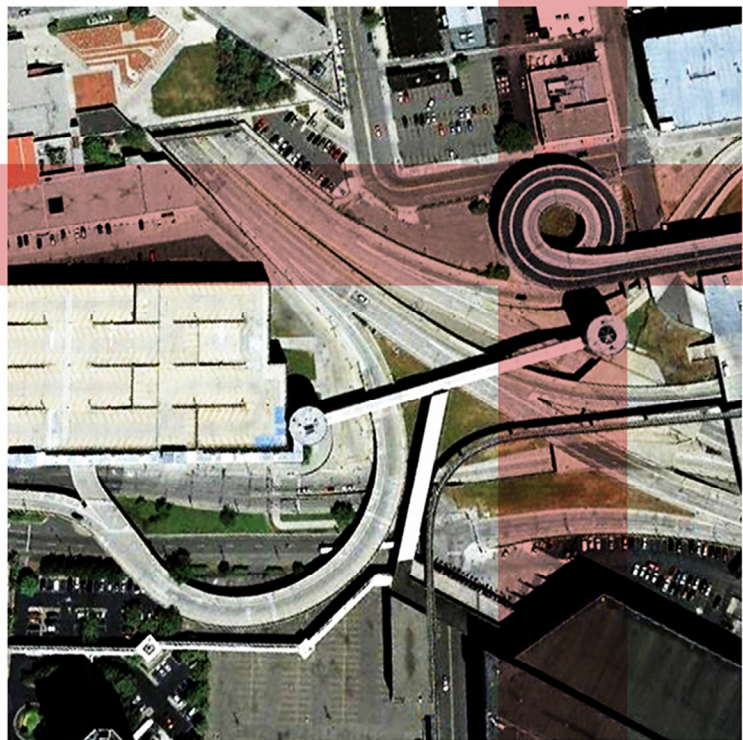

fold back along dotted line

1

fold back along dotted line.

2

Telegraphy

Glue

Glue

Glue

Glue

compiled recordings of shortwave oddities

fold back along dotted line.

2

MOM-004

- 01: number station
- 02: Russian buzzer 4625 khz
- 03: Cuban number station
- 04: Backwards music station 5265 khz
- 05: Pirate radio station 6925 khz
- 06: Unknown data transmission
- 07: Military E.A.M
- 08: French and USA air traffic
- 09: Unknown channel marker 7763 khz
- 10: Unknown data transmission 2
- 11: Unknown data transmission 3
- 12: Unknown beacon (the dasher) 5153 khz
- 13: Pirate beacon AK USA 4093 khz
- 14: Unknown slow FSK 4417 khz